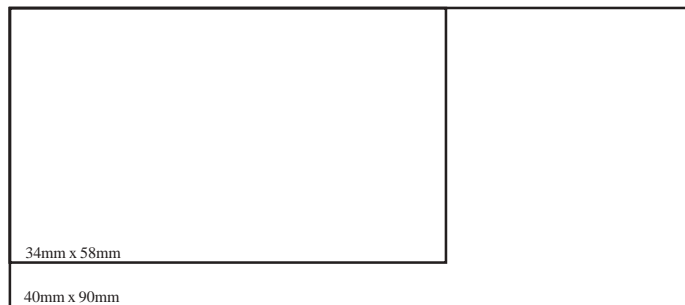

Digistamps

Digistamps are a pre inked stamp available in black, blue and red. They print at 600dpi so unlike conventional stamps they can be used for grey scale images not just lineart. They produce a crisp clear image and will last for approx 10,000 impressions. Refillable.

Ask to see brochure with full range of styles, borders, clip art and fonts available to Digistamps

Digistamp	Black	Blue	Red	Price
12mm X 12mm	DS1212BK	DS1212BE	DS1212RD	£9.99
20mm X 20mm	DS2020BK	DS2020BE	DS2020RD	£11.99
14mm X 38mm	DS1438BK	DS1438BE	DS1438RD	£13.99
10mm X 60mm	DS1060BK	DS1060BE	DS1060RD	£14.95
18mm X 50mm	DS1850BK	DS1850BE	DS1850RD	£14.99
30mm X 30mm	DS3030BK	DS3030BE	DS3030RD	£14.99
22mm X 60mm	DS2260BK	DS2260BE	DS2260RD	£19.99
40mm X 40mm	DS4040BK	DS4040BE	DS4040RD	£19.99
27mm X 70mm	DS2770BK	DS2770BE	DS2770RD	£19.99
34mm X 58mm	DS3458BK	DS3458BE	DS3458RD	£19.99
40mm X 90mm	DS4090BK	DS4090BE	DS4090RD	£34.99

NEW LOWER PRICES