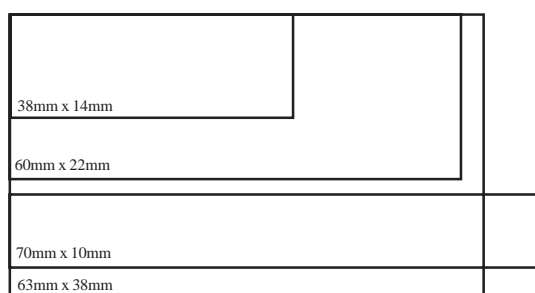

## Traditional Rubber Stamps

Traditional rubber stamps require a separate stamp pad. They come mounted on a plastic base with handle. Suitable for text and lineart images only.

Size	Code	Price
35MMX20MM	000150	£6.50
52MMX15MM	000153	£6.50
72MMX10MM	000156	£7.50
102MMX15MM	000162	£8.50
105MMX25MM	000163	£9.50
35MMX35MM	000172	£9.50
45MMX25MM	000155	£9.50
40MM ROUND	000167	£10.50
65MMX35MM	000157	£11.50
75MMX45MM	000159	£16.00
105MMX55MM	000165	£24.50
110MMX70MM	000166	£31.50

## Self Inking

Self inking stamps come with a black ink pad. Replacement pads available in black, red, green and violet. Suitable for text and lineart images only.

38MMX14MM	000110	£11.95
60MMX22MM	000111	£19.95
63MMX38MM	000112	£28.95
70MMX10MM	000113	£15.95