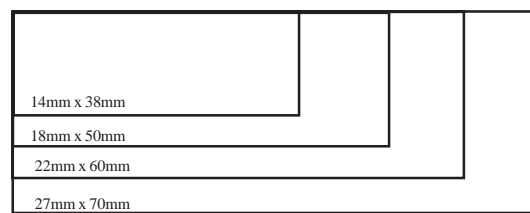

Digistamps

Digistamps are a pre inked stamp available in black, blue and red. They print at 600dpi so unlike conventional stamps they can be used for grey scale images not just lineart. They produce a crisp clear image and will last for approx 10,000 impressions. Refillable.

Ask to see brochure with full range of styles, borders, clip art and fonts available to Digistamps

Digistamp	Black	Blue	Red	Price
12mm X 12mm	DS1212BK	DS1212BE	DS1212RD	£9.99
20mm X 20mm	DS2020BK	DS2020BE	DS2020RD	£11.99
14mm X 38mm	DS1438BK	DS1438BE	DS1438RD	£13.99
10mm X 60mm	DS1060BK	DS1060BE	DS1060RD	£14.95
18mm X 50mm	DS1850BK	DS1850BE	DS1850RD	£14.99
30mm X 30mm	DS3030BK	DS3030BE	DS3030RD	£14.99
22mm X 60mm	DS2260BK	DS2260BE	DS2260RD	£19.99
40mm X 40mm	DS4040BK	DS4040BE	DS4040RD	£19.99
27mm X 70mm	DS2770BK	DS2770BE	DS2770RD	£19.99
34mm X 58mm	DS3458BK	DS3458BE	DS3458RD	£19.99
40mm X 90mm	DS4090BK	DS4090BE	DS4090RD	£34.99

NEW LOWER PRICES