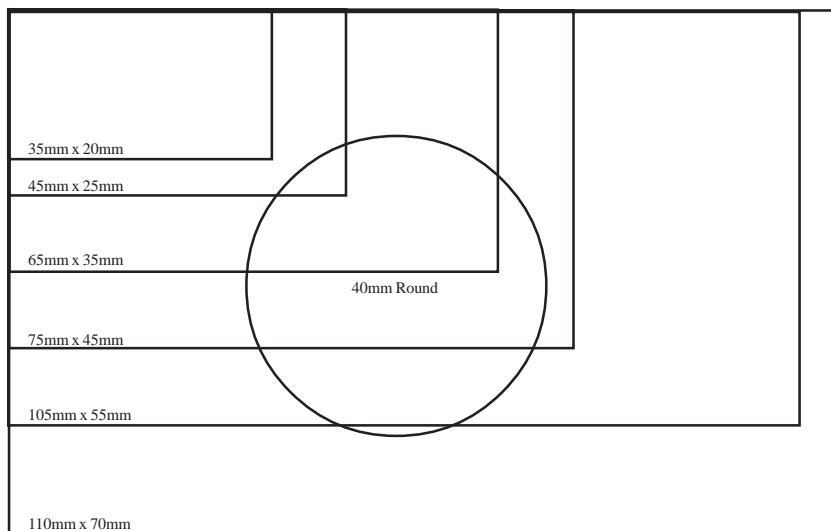

## Traditional Rubber Stamps

Traditional rubber stamps require a separate stamp pad. They come mounted on a plastic base with handle. Suitable for text and lineart images only.

Size	Code	Price
35MMX20MM	000150	£6.50
52MMX15MM	000153	£6.50
72MMX10MM	000156	£7.50
102MMX15MM	000162	£8.50
105MMX25MM	000163	£9.50
35MMX35MM	000172	£9.50
45MMX25MM	000155	£9.50
40MM ROUND	000167	£10.50
65MMX35MM	000157	£11.50
75MMX45MM	000159	£16.00
105MMX55MM	000165	£24.50
110MMX70MM	000166	£31.50