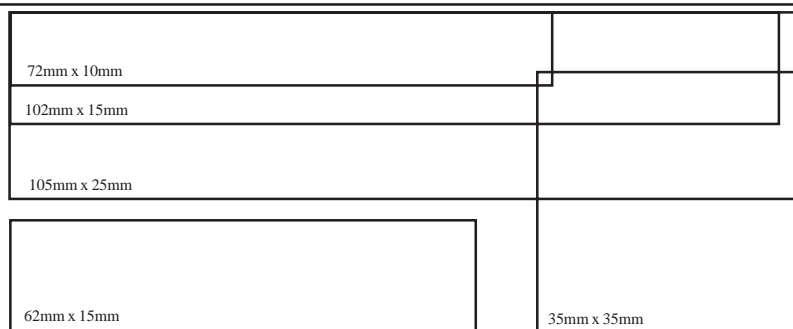

Ask to see brochure with full range of styles, borders, clip art and fonts available to Digistamps

Digistamp	Black	Blue	Red	Price
12mm X 12mm	DS1212BK	DS1212BE	DS1212RD	£9.99
20mm X 20mm	DS2020BK	DS2020BE	DS2020RD	£11.99
14mm X 38mm	DS1438BK	DS1438BE	DS1438RD	£13.99
10mm X 60mm	DS1060BK	DS1060BE	DS1060RD	£14.95
18mm X 50mm	DS1850BK	DS1850BE	DS1850RD	£14.99
30mm X 30mm	DS3030BK	DS3030BE	DS3030RD	£14.99
22mm X 60mm	DS2260BK	DS2260BE	DS2260RD	£19.99
40mm X 40mm	DS4040BK	DS4040BE	DS4040RD	£19.99
27mm X 70mm	DS2770BK	DS2770BE	DS2770RD	£19.99
34mm X 58mm	DS3458BK	DS3458BE	DS3458RD	£19.99
40mm X 90mm	DS4090BK	DS4090BE	DS4090RD	£34.99

## Traditional Rubber Stamps

Traditional rubber stamps require a separate stamp pad. They come mounted on a plastic base with handle. Suitable for text and lineart images only.

Size	Code	Price
35MMX20MM	000150	£6.50
52MMX15MM	000153	£6.50
72MMX10MM	000156	£7.50
102MMX15MM	000162	£8.50
105MMX25MM	000163	£9.50
35MMX35MM	000172	£9.50
45MMX25MM	000155	£9.50
40MM ROUND	000167	£10.50
65MMX35MM	000157	£11.50
75MMX45MM	000159	£16.00
105MMX55MM	000165	£24.50
110MMX70MM	000166	£31.50