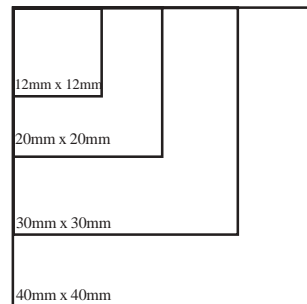

**Stamps can ordered online at [www.craftwiseuk.com](http://www.craftwiseuk.com)**  
**See over for full range and prices.**  
 All prices include VAT at the current rate of 17.5%

Design Your Own Rubber Stamp Set      **000100      £49.95**  
 Design your own rubber stamp set includes the following plastic mounts: 65mm x 35mm x 2.55mm x 55mm x 2.25mm x 25mm x 4.35mm x 35mm x 2.70mm x 70mm x 1. Handles x 2.  
 After purchase simply send off your design with the enclosed voucher and we will send a sheet (max 14cm x 17cm) of stamps with a self adhesive backing. These can then be cut out and mounted on the mounts provided .

## Traditional Rubber Stamps

Traditional rubber stamps require a separate stamp pad. They come mounted on a plastic base with handle. Suitable for text and lineart images only.

Size	Code	Price
35MMX20MM	000150	£6.50
52MMX15MM	000153	£6.50
72MMX10MM	000156	£7.50
102MMX15MM	000162	£8.50
105MMX25MM	000163	£9.50
35MMX35MM	000172	£9.50
45MMX25MM	000155	£9.50
40MM ROUND	000167	£10.50
65MMX35MM	000157	£11.50
75MMX45MM	000159	£16.00
105MMX55MM	000165	£24.50
110MMX70MM	000166	£31.50